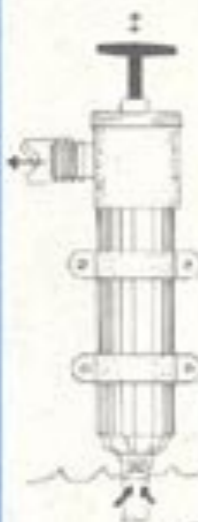

DRACO 2000 DC

A-20' 6,00M
B-7'7" 2,30M
C-5'3" 1,60M

1860 LB ↓ 890 KG

140 L - 32 GAL

12 V.

TELEFLEX

115 HP
130 HP
170 HP
DIESEL

AGENTS