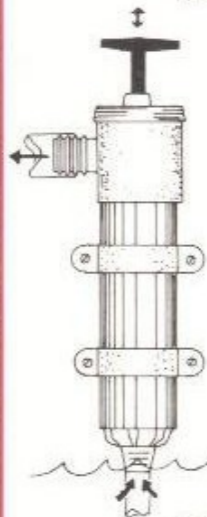

A · 17' 5,15 M
B · 6' 11" 2,12 M
C · 5' 3" 1,60 M

1540 LB ↓ 700 KG

70 L. - 18,5 GAL

12 V.

TELEFLEX

130 HP VOLVO
120 HP OMC

AGENTS